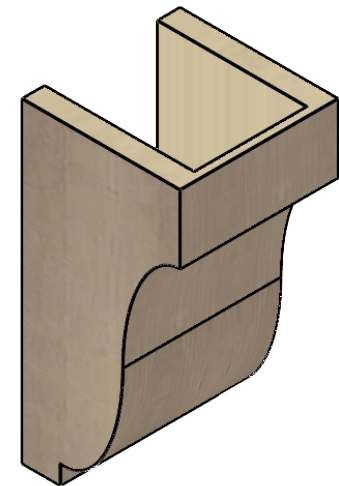

ITEM NUMBER: CORU07X07X14VANRCPR

7"W X 7"D X 14"H SERIES 2 WIDE VAN BUREN ROUGH CEDAR TIMBERTHANE
FAUX WOOD CORBEL, PRIMED

SIDE PROFILE

FRONT PROFILE

ISOMETRIC

EKENA MILLWORK
2300 WEST MAIN ST.
CLARKSVILLE, TX 75426
TOLL FREE: 866-607-0453
WWW.EKENAMILLWORK.COM

NOTES

1. INSTALLATION TO BE COMPLETED IN ACCORDANCE WITH MANUFACTURER'S SPECIFICATIONS.
2. DRAWING MAY NOT BE TO SCALE
3. THIS DRAWING IS INTENDED FOR DESIGN AND PLANNING PURPOSES ONLY.
4. ALL INFORMATION CONTAINED HEREIN WAS CURRENT AT THE TIME OF DEVELOPMENT BUT MUST BE REVIEWED AND APPROVED BY THE PRODUCT MANUFACTURER TO BE CONSIDERED ACCURATE.
5. TIMBERTHANE ARCHITECTURAL PRODUCTS ARE MADE FROM HIGH DENSITY URETHANE AND COME FACTORY PRIMED