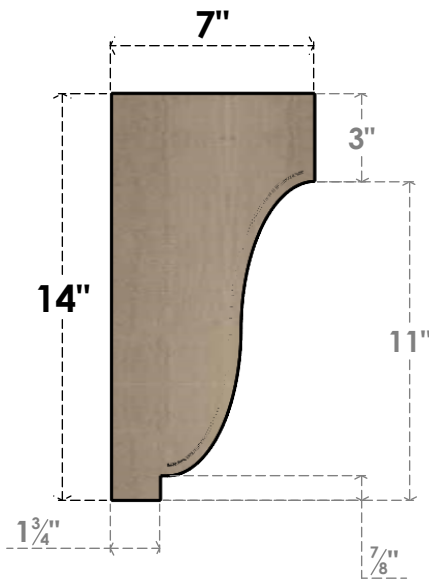

ITEM NUMBER: CORU07X07X14VANRCPR

7"W X 7"D X 14"H SERIES 2 WIDE VAN BUREN ROUGH CEDAR TIMBERTHANE
FAUX WOOD CORBEL, PRIMED

SIDE PROFILE

FRONT PROFILE

ISOMETRIC

EKENA MILLWORK
2300 WEST MAIN ST.
CLARKSVILLE, TX 75426
TOLL FREE: 866-607-0453
WWW.EKENAMILLWORK.COM

NOTES

1. INSTALLATION TO BE COMPLETED IN ACCORDANCE WITH MANUFACTURER'S SPECIFICATIONS.
2. DRAWING MAY NOT BE TO SCALE
3. THIS DRAWING IS INTENDED FOR DESIGN AND PLANNING PURPOSES ONLY.
4. ALL INFORMATION CONTAINED HEREIN WAS CURRENT AT THE TIME OF DEVELOPMENT BUT MUST BE REVIEWED AND APPROVED BY THE PRODUCT MANUFACTURER TO BE CONSIDERED ACCURATE.
5. TIMBERTHANE ARCHITECTURAL PRODUCTS ARE MADE FROM HIGH DENSITY URETHANE AND COME FACTORY PRIMED