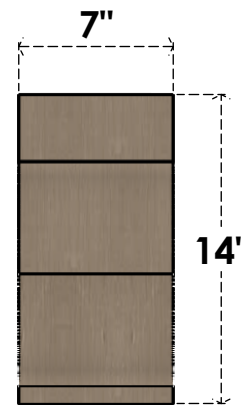

ITEM NUMBER: CORU07X07X14VANRCPR

7"W X 7"D X 14"H SERIES 2 WIDE VAN BUREN ROUGH CEDAR TIMBERTHANE
FAUX WOOD CORBEL, PRIMED

SIDE PROFILE

FRONT PROFILE

ISOMETRIC

EKENA MILLWORK
2300 WEST MAIN ST.
CLARKSVILLE, TX 75426
TOLL FREE: 866-607-0453
WWW.EKENAMILLWORK.COM